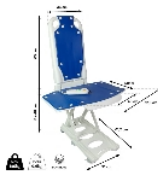

Galapagos bath lift

• **A relaxing and comfortable bath**

The Galapagos bath lift allows users to bathe comfortably, as the seat gently lowers them into the bath and lifts them back up when they are finished.

The frame is sturdy and articulated, allowing the seat to be raised up to 48 cm and lowered to 8 cm.

Safety feature : the lift will not lower if the remote control battery is not sufficiently charged and will only allow the lift seat to be raised.

Completely padded, even on the side panels.

The product is ready to use and requires no assembly.

Seat dimensions : width 40 x depth 50 x height 8 to 48 cm.

Width including side panels : 72.5 cm.

Seat dimensions : width 40 x depth 50 x height 8 to 48 cm.

Backrest dimensions : width 36 x height 65 cm.

Base dimensions : width 31 x depth 61.2 cm.

Rise time 45 seconds, lowering time 30 seconds.

15 V 2.2 Ah battery.

Charging time : 3 hours.

Maximum backrest angle : 45°.