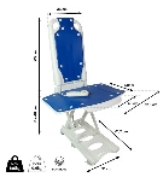

• **A relaxing and comfortable bath**

Our Galapagos bath lift helps you u to take a bath comfortably, as it gently lowers you to the bottom of your bathtub and lifts you up when you have finished. It has been designed with quality recycled lightweight plastic. This makes the bath lift easier to carry or store (and therefore easier to take with you when you're not at home). The lithium-ion battery that enables it to operate is located in the remote control. The motor and remote control are completely waterproof and can be used even underwater. The frame is robust and articulated, so that the seat can move up to 48 cm and down to a height of 8 cm. Safety function: the lift no longer descends if the remote control battery is not sufficiently charged and only allows the lift seat to be raised. Equipped with full upholstery, even on the side platforms.

The product does not require any assembly and can be used as soon as it is received.

Seat dimensions: width 40 x depth 50 x height 8 to 48 cm.
Width with side panels: 72,5 cm.
Backrest dimensions: width 36 x height 65 cm.
Base dimensions: width 31 x depth 61.2 cm.
Rise 45s, fall 30s.
Battery 15 V 2.2Ah.
Charging time 3 hours.
Maximum backrest inclination 45°.
Weight without remote control : 9.6 kg.
Maximum user weight : 140 kg.

Lifetime warranty on motor and structure, 2 years on battery and remote control.