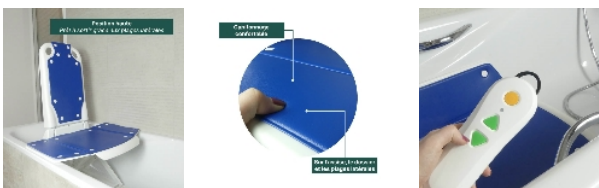

• **A relaxing and comfortable bath**

Our Galapagos bath lift helps you u to take a bath comfortably, as it gently lowers you to the bottom of your bathtub and lifts you up when you have finished. It has been designed with quality recycled lightweight plastic. This makes the bath lift easier to carry or store (and therefore easier to take with you when you're not at home). The lithium-ion battery that enables it to operate is located in the remote control. The motor and remote control are completely waterproof and can be used even underwater. The frame is robust and articulated, so that the seat can move up to 48 cm and down to a height of 8 cm. Safety function: the lift no longer descends if the remote control battery is not sufficiently charged and only allows the lift seat to be raised. Equipped with full upholstery, even on the side platforms.

The product does not require any assembly and can be used as soon as it is received.

Seat dimensions: width 40 x depth 50 x height 8 to 48 cm.
Width with side panels: 72,5 cm.
Backrest dimensions: width 36 x height 65 cm.
Base dimensions: width 31 x depth 61.2 cm.
Rise 45s, fall 30s.
Battery 15 V 2.2Ah.
Charging time 3 hours.
Maximum backrest inclination 45°.
Weight without remote control : 9.6 kg.
Maximum user weight : 140 kg.

Lifetime warranty on motor and structure, 2 years on battery and remote control.