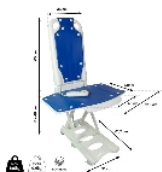

Galapagos bath lift

• **A relaxing and comfortable bath**

The Galapagos bath lift allows users to bathe comfortably, as the seat gently lowers them into the bath and lifts them back up when they are finished.

The frame is sturdy and articulated, allowing the seat to be raised up to 48 cm and lowered to 8 cm.

Safety feature : the lift will not lower if the remote control battery is not sufficiently charged and will only allow the lift seat to be raised.

Completely padded, even on the side panels.

The product is ready to use and requires no assembly.

Seat dimensions : width 40 x depth 50 x height 8 to 48 cm.

Width including side panels : 72.5 cm.

Seat dimensions : width 40 x depth 50 x height 8 to 48 cm.

Backrest dimensions : width 36 x height 65 cm.

Base dimensions : width 31 x depth 61.2 cm.

Rise time 45 seconds, lowering time 30 seconds.

15 V 2.2 Ah battery.

Charging time : 3 hours.

Maximum backrest angle : 45°.