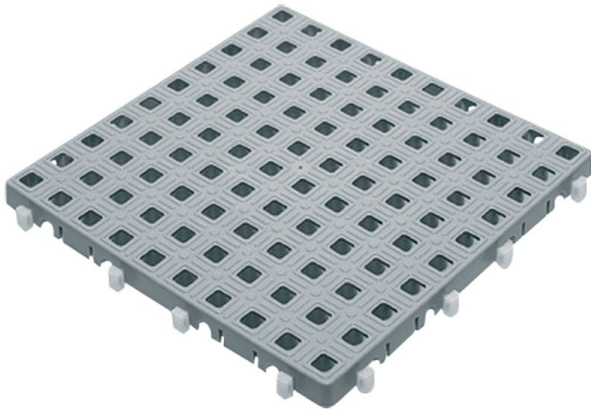

Tiles for custom ramp construction

- 9 pieces to choose from
-
-

SET OF 20 TILES 25 X 25 CM

Flat tile measuring 25 x 25 x 1.8 cm. Assemble pieces on 2 sides. Grey colour.

Set of 20.

(This product is no longer available for sale)

SET OF 14 ANTI-SLIP UNDER-SLABS

To be inserted under the slabs to make the top more slip-resistant. Ideal for shower trays. Dimensions : 11.6 x 11.6 x 2 cm. Set of 14.

(This product is no longer available for sale)

SET OF 26 HALF TILES

Flat half tile measuring 25 x 12.5 x 1.8 cm. Connecting pieces on 2 sides. Grey colour.

Set of 26.

(This product is no longer available for sale)

SET OF 25 SLOPED PLANES A

Sloped plane without flat surface, dimensions 25 x 12.5 x 2.1 / 0.2 cm. Grey colour. Set of 25. These sloped planes are shown in green on the diagrams.

(This product is no longer available for sale)

SET OF 25 SLOPED PLANES B

Sloped plane with flat surface, dimensions 25 x 12.5 x 1.8 / 0.2 cm. Grey colour. Set of 25. These sloped planes are shown in blue on the diagrams.