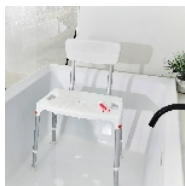

Capri shower chair

- 812065

- **Built-in handles to secure your movements**
- **Comfortable seat cushions as an option**

Our Capri shower chair will allow you to wash yourself safely and comfortably, thanks to its wide seat. You will be able to lean on the handles to sit down and get up easily.

Seat dimensions: width 50 x depth 30 x height. 39/54 cm.

Backrest height: 26 cm.

Weight: 2.6 kg.

Resistance : 120 kg