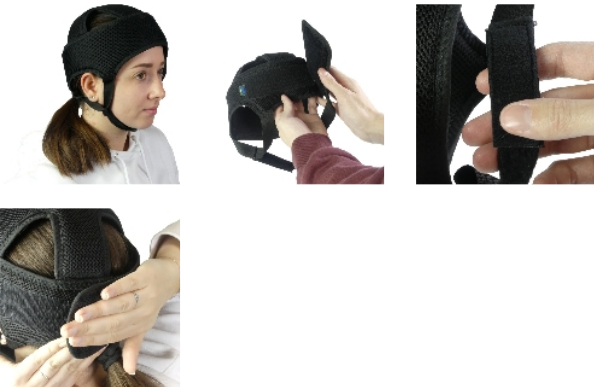

## Neoprene head protection

Adjustable, all-round head protection. Made from breathable, padded neoprene. Washable at 30°C. Velcro fastening under chin.

Black colour.

3 sizes available depending on head size:

**Variantes :**

- 44/50 cm
- 50/54 cm
- 54/60 cm

- 44/50 cm - 833048.T1

- 50/54 cm - 833048.T2

- 54/60 cm - 833048.T3