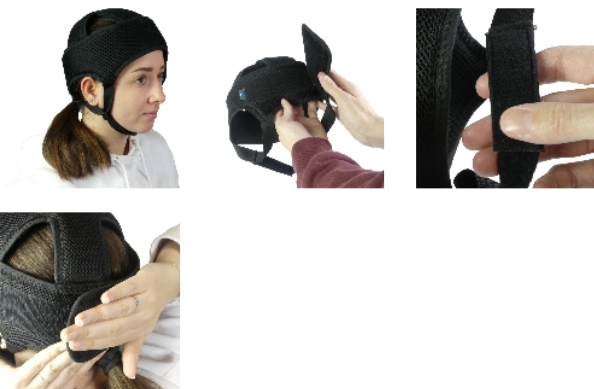

Neoprene head protection

Adjustable, all-round head protection. Made from breathable, padded neoprene. Washable at 30°C. Velcro fastening under chin.

Black colour.

3 sizes available depending on head size:

Variantes :

- 44/50 cm
- 50/54 cm
- 54/60 cm

- 44/50 cm - 833048.T1

- 50/54 cm - 833048.T2

- 54/60 cm - 833048.T3