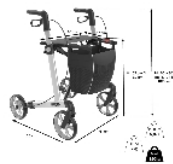

Server rollator

- M - White - 826247.M.BLANC

- M - Champagne - 826247.M.CHAMP

- L - White - 826247.BLANC

- L - Champagne - 826247.CHAMP

(On restock - Available from 25/05/2026)

- **High quality, lightweight rollators**
- **Patented folding lock**
- **8 year warranty**

The Rollator Server is an ultra-lightweight aluminium rollator with a unique triangular tube structure for rigidity and strength. Comes with cane holder, folding and removable bag and pavement holder. Comfortable woven seat with ergonomic shape. Comfortable soft handles. TPE soft rubber wheels with a diameter of 20 cm. High efficiency brakes. Ideal for users between 1.50 m and 2 m tall.

Overall dimensions: W 61 x D 66 x H M 66/86 cm - L 74/102 cm.

Seat dimensions: width 46 x depth 17 x height. M 55 cm - L 62 cm.

Weight M 6.8 kg, L 7 kg

Maximum weight capacity 150 kg.

Choice of colours: white or champagne