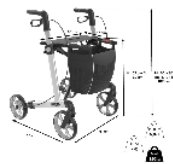

Server rollator

- M - White - 826247.M.BLANC

- M - Champagne - 826247.M.CHAMP

- L - White - 826247.BLANC

- L - Champagne - 826247.CHAMP

- **High quality, lightweight rollators**
- **Patented folding lock**
- **8 year warranty**

The Rollator Server is an ultra-lightweight aluminium rollator with a unique triangular tube structure for rigidity and strength. Comes with cane holder, folding and removable bag and pavement holder. Comfortable woven seat with ergonomic shape. Comfortable soft handles. TPE soft rubber wheels with a diameter of 20 cm. High efficiency brakes. Ideal for users between 1.50 m and 2 m tall.

Overall dimensions: W 61 x D 66 x H M 66/86 cm - L 74/102 cm.

Seat dimensions: width 46 x depth 17 x height. M 55 cm - L 62 cm.

Weight M 6.8 kg, L 7 kg

Maximum weight capacity 150 kg.

Choice of colours: white or champagne