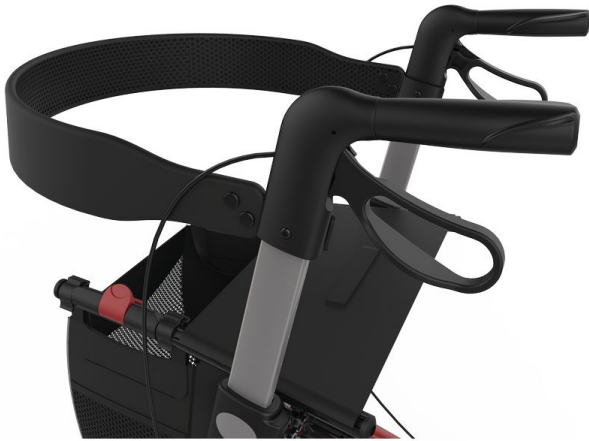

**Soft backrest for Server and Athlon rollators**

Adjustable backrest for Server and Athlon rollators in all sizes.

Length : 76 cm.