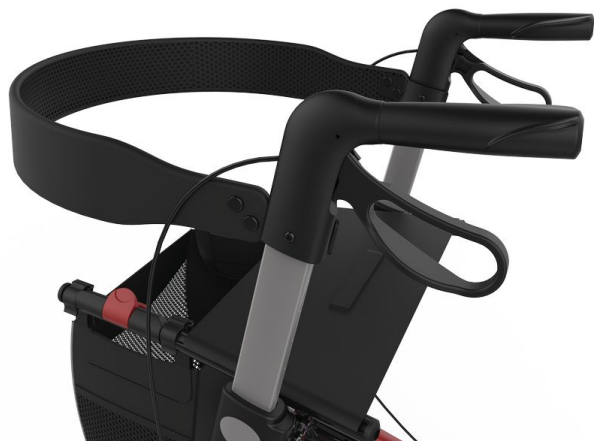

Soft backrest for Server and Athlon rollators

Adjustable backrest for Server and Athlon rollators in all sizes.

Length : 76 cm.