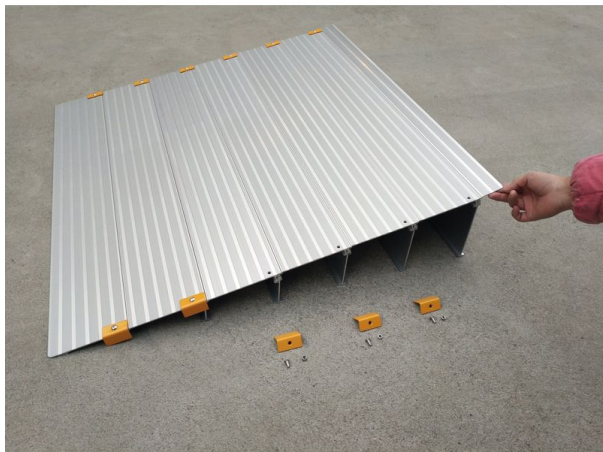

Aluminium sloping surface

- 10 cm - 825078
- 12.5 cm - 825079
- 15 cm - 825080
- 5 cm - 825076
- 7.5 cm - 825077

- **Very easy to assemble and install**

Aluminium sloping surface to be placed on your threshold, by adjusting the vertical braces to the desired angle. Very easy to assemble and install

5 heights available in 80 cm width:
- Height 5 x Depth 25 x Width 80 cm
- Height 7.5 x Depth 38 x Width 80 cm
- Height 10 x Depth 50 x Width 80 cm
- Height 12.5 x depth 63 x width 80 cm
- Height 15 x depth 76 x width 80 cm

Maximum supported weight 300 kg.

Variantes :

- 10 cm
- 12.5 cm
- 15 cm
- 5 cm
- 7.5 cm