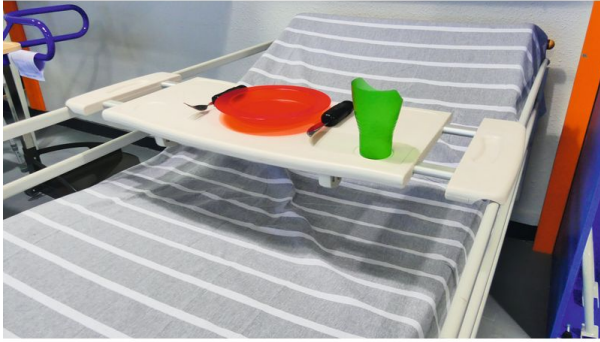

Bed Rail Table

- 823091

- **Extendable on both sides for attachment to bed rails**

This very practical and ergonomic table is specially designed to fit on bed rails. Its two sides fit on the rails and are equipped with non-slip pads. Ergonomic tray. Equipped with 2 hooks underneath to store it against the bed rail.

Extendable on both sides to attach to the bed rails.

Dimensions : Length 88 to 104 (tray 70,5 cm) x width 33,5 x thickness 2,8 cm.

Weight 2.5 kg.