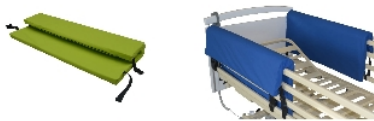

## PositPro zipper barrier

- 140 cm - Grey - 823101
- 190 cm - Grey - 823124
- 90 cm - Lime-green - 823118.VERT
- 90 cm - Blue - 823118.BLEU
- 90 cm - Grey - 823100

- **The most convenient to install and remove**
- **Fire classification M1**
- **French manufacture**

These pre-moulded protectors are simply fitted to the existing rails of your medical bed. Polyurethane-coated polyester cover, M1 fire-rated, waterproof and disinfectable. Foam padding.

Washable at 90°C.

For the full length of a bed, use 2 protections of 90 cm.

Dimensions : Length 90 ,140 or 190 cm x height. 37 x thickness 3 cm.

3 colours available for the 90 cm length : grey, green or blue.

Colour of lengths 140 and 190 cm : grey.

### **Variantes :**

- 140 cm
- 190 cm
- 90 cm
  
- Lime-green
- Blue
- Grey