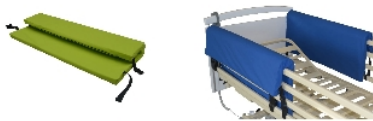

## PositPro bed barrier protection

- 140 cm - Grey - 823101
- 190 cm - Grey - 823124
- 90 cm - Lime-green - 823118.VERT
- 90 cm - Blue - 823118.BLEU
- 90 cm - Grey - 823100

- **The easiest to install and remove**
- **M1 fire rating**
- **100% Made in France**

These pre-moulded bed barrier protectors simply fit over the existing rails a medical bed. Polyester cover coated with polyurethane, fire rated M1, waterproof and disinfectable. Foam filling.

Washable at 90°C.

For the full length of a bed, use two 90 cm protectors.

Dimensions : Length 90, 140 or 190 cm x height 37 x depth 3 cm.

Three colours available for the 90 cm length : grey, lime green or blue.

Colour for the 140 and 190 cm lengths : grey.

### **Variantes :**

- 140 cm
- 190 cm
- 90 cm
  
- Lime-green
- Blue
- Grey