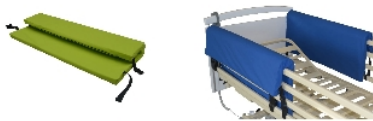

PositPro bed barrier protection

- 140 cm - Grey - 823101
- 190 cm - Grey - 823124
- 90 cm - Lime-green - 823118.VERT
- 90 cm - Blue - 823118.BLEU
- 90 cm - Grey - 823100

- **The easiest to install and remove**
- **M1 fire rating**
- **100% Made in France**

These pre-moulded bed barrier protectors simply fit over the existing rails a medical bed. Polyester cover coated with polyurethane, fire rated M1, waterproof and disinfectable. Foam filling.

Washable at 90°C.

For the full length of a bed, use two 90 cm protectors.

Dimensions : Length 90, 140 or 190 cm x height 37 x depth 3 cm.

Three colours available for the 90 cm length : grey, lime green or blue.

Colour for the 140 and 190 cm lengths : grey.

Sold individually.

Variantes :

- 140 cm
- 190 cm
- 90 cm

- Lime-green
- Blue
- Grey