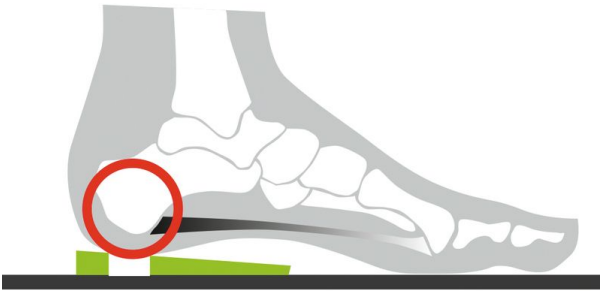

Heel spur pads

- 35/37 - 115040.35

- 38/40 - 115040.38

- 41/43 - 115040.41

- **Genuine leather contact surface**

Cushions specially designed for comfortable walking even with a calcaneal spur. Supplied in pairs with plugs to fill the hollow space. Self-adhesive pad for fixing in the shoe.

Genuine leather contact surface

3 sizes available: 35/37, 38/40 and 41/43.

Variantes :

- 35/37

- 38/40

- 41/43