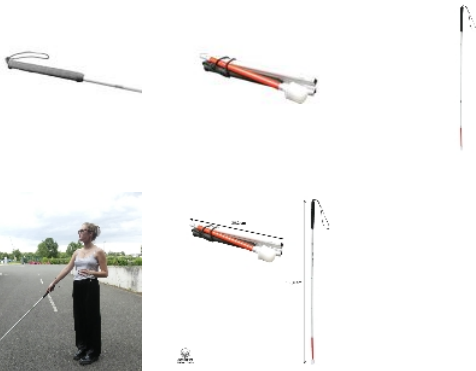

White cane for the blind

- **White cane for blind people with wide comfortable rubber handle with wrist strap**

Telescopic cane for blind or visually impaired people, made of aluminium, foldable in 5 parts for easy storage in a bag. The wide ABS end mounted on a rotating axis slides easily on the ground. End equipped with a red reflector for a better visualization of other passers-by.

Unfolded length 133.5 cm, folded 30.2 cm.

- 816097