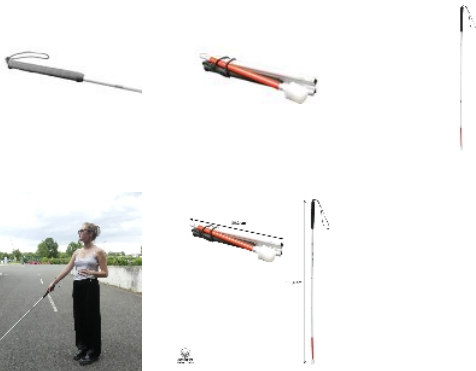

## White cane for the blind

- **White cane for blind people with wide comfortable rubber handle with wrist strap**

Telescopic cane for blind or visually impaired people, made of aluminium, foldable in 5 parts for easy storage in a bag. The wide ABS end mounted on a rotating axis slides easily on the ground. End equipped with a red reflector for a better visualization of other passers-by.

Unfolded length 133.5 cm, folded 30.2 cm.

- 816097