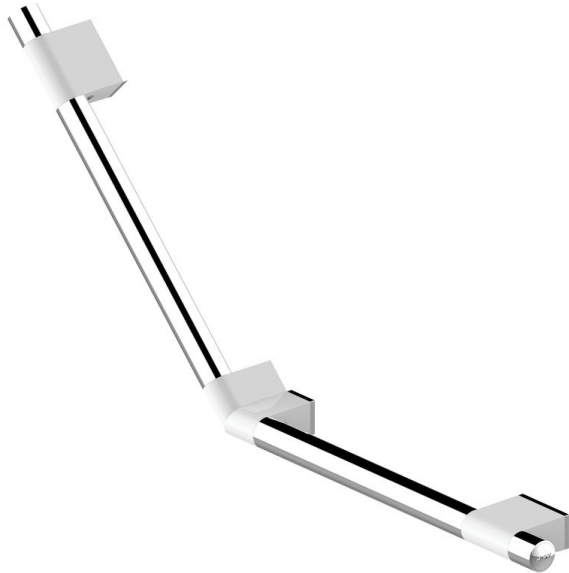

## Onyx Duo White lifting bar

- 815191

- **Combines design and high quality finish**
- **Lifetime Warranty**
- **Specially adapted shape to help stand up**

The Onyx range of grab bars allows you to be secure in your bathroom, while giving a design touch to your interior. Stainless steel structure, compressed zinc and reinforced nylon plates.

Tube diameter 32 mm. Wall clearance 45 mm. Angled bar 135° 30 + 30 cm. Chrome and white finish.

Maximum supported weight 150 kg

Lifetime Warranty