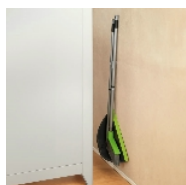

Broom and shovel

- 817013

- **Your effortless daily housecleaning**

This set consists of a broom and a long-handled shovel. It prevents you from having to bend down to collect dust. Very compact to be fixed to the wall.

Length 90 cm.
Weight 610 gr.
Colour blanc and green.