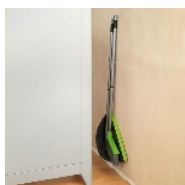

## Broom and shovel

- 817013

- **Your effortless daily housecleaning**

This set consists of a broom and a long-handled shovel. It prevents you from having to bend down to collect dust. Very compact to be fixed to the wall.

Length 90 cm.  
Weight 610 gr.  
Colour blanc and green.