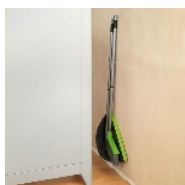

Broom and shovel

- 817013

- **Your effortless daily housecleaning**

This set consists of a broom and a long-handled shovel. It prevents you from having to bend down to collect dust. Very compact to be fixed to the wall.

Length 90 cm.
Weight 610 gr.
Colour blanc and green.