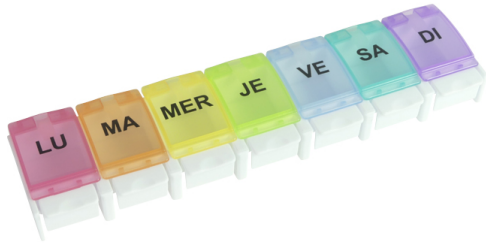

Colour weekly pill organiser

Easy-open pill dispensers for individuals with gripping difficulties : By simply pressing the button corresponding to the compartment.

Compartment dimensions : 3 x 3.5 cm.
 Single model dimensions : 22.5 x 5.4 x 2.6 cm.
 Double model dimensions : 23 x 11 x 3 cm.

Days of the week and times of the day are only available in French

Variantes :

- Lined
- Simple

- Lined - 817323
- Simple - 817027