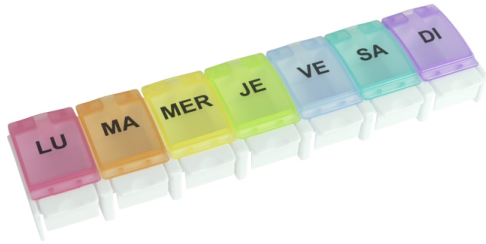

Colour weekly pill organiser

Easy-open pill dispensers for individuals with gripping difficulties : By simply pressing the button corresponding to the compartment.

Compartment dimensions : 3 x 3.5 cm.  
Single model dimensions : 22.5 x 5.4 x 2.6 cm.  
Double model dimensions : 23 x 11 x 3 cm.

Days of the week and times of the day are only available in French

**Variantes :**

- Lined
- Simple

- Lined - 817323
- Simple - 817027