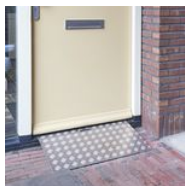

- 0-3 cm - 825092

- 3-7 cm - 825093

(On restock - Available from 18/04/2025)

- 5-15 cm - 825094