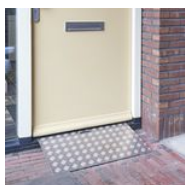

Aluminium threshold

Aluminium ramp with a practical edge by folding the material. Side reinforcements on the underside.

Width 78 cm.

3 models available:

- 0 to 3 cm obstacle (depth 14.5 + edge 5.5 cm). Photo 3.
- 3 to 7 cm of obstacle (depth 34,5 + 5,5 cm). Photos 2 and 4.
- 5 to 15 cm of obstacle (depth 48.5 + 5.5 cm). Photos 1 and 5.

Maximum supported weight 150 kg

Variantes :

- 0-3 cm
- 3-7 cm
- 5-15 cm

- 0-3 cm - 825092

- 3-7 cm - 825093

- 5-15 cm - 825094

(On restock - Available from 04/12/2024)