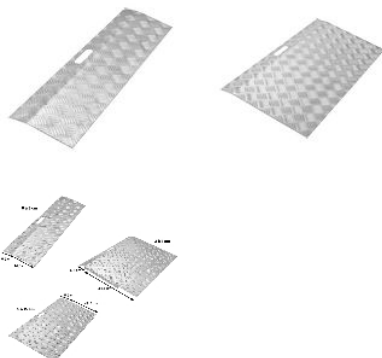

Aluminium threshold

Aluminium ramp with a practical edge by folding the material. Side reinforcements on the underside.

Width 78 cm.

3 models available:

- 0 to 3 cm obstacle (depth 14.5 + edge 5.5 cm). Photo 3.
- 3 to 7 cm of obstacle (depth 34,5 + 5,5 cm). Photos 2 and 4.
- 5 to 15 cm of obstacle (depth 48.5 + 5.5 cm). Photos 1 and 5.

Maximum supported weight 150 kg

Variantes :

- 0-3 cm
- 3-7 cm
- 5-15 cm

- 0-3 cm - 825092

- 3-7 cm - 825093

- 5-15 cm - 825094

(On restock - Available from 04/12/2024)