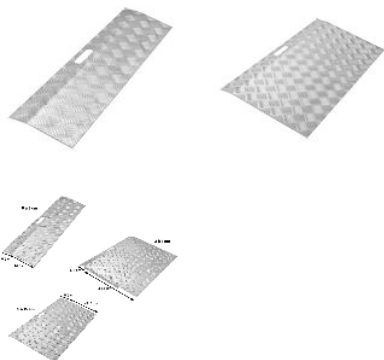

## Aluminium threshold

Aluminium ramp with a practical edge by folding the material. Side reinforcements on the underside.

Width 78 cm.

3 models available:

- 0 to 3 cm obstacle (depth 14.5 + edge 5.5 cm). Photo 3.
- 3 to 7 cm of obstacle (depth 34,5 + 5,5 cm). Photos 2 and 4.
- 5 to 15 cm of obstacle (depth 48.5 + 5.5 cm). Photos 1 and 5.

Maximum supported weight 150 kg

**Variantes :**

- 0-3 cm
- 3-7 cm
- 5-15 cm

- 0-3 cm - 825092

- 3-7 cm - 825093

(On restock - Available from 18/04/2025)

- 5-15 cm - 825094