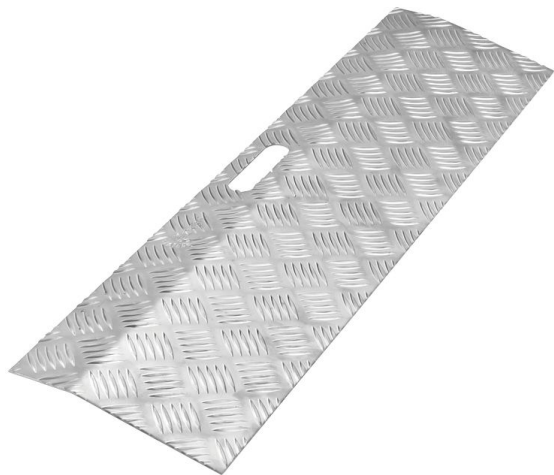

Aluminium threshold

Aluminium ramp with a practical edge formed by folding the material.

Side reinforcements on the underside.

Width : 78 cm.

3 models available :

- 0 to 3 cm obstacle (depth 14.5 + edge 5.5 cm).
- 3 to 7 cm obstacle (depth 34.5 + edge 5.5 cm).
- 5 to 15 cm obstacle (depth 48.5 + edge 5.5 cm).

Maximum weight supported : 150 kg

Variantes :

- 0-3 cm
- 3-7 cm
- 5-15 cm

0-3 cm

3-7 cm

5-15 cm

- 0-3 cm - 825092

- 3-7 cm - 825093

(On restock - Available from 15/04/2026)

- 5-15 cm - 825094