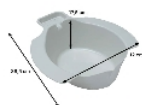

## Removable bidet

- **Removable bidet fits any existing toilet bowl**
- **Soap holder**
- **Made in France**

Simply place it on your toilet bowl to transform it into a bidet.

Dimensions : width 36.5 x depth 38.5 x height 12 cm.  
Weight : 350 g.  
Made in France.