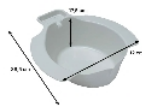

Removable bidet

- Removable bidet fits any existing toilet bowl
- Soap holder
- Made in France

Simply place it on your toilet bowl to transform it into a bidet.

Dimensions : width 36.5 x depth 38.5 x height 12 cm.
Weight : 350 g.
Made in France.