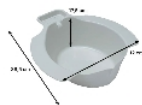

Removable bidet

- **Removable bidet on any existing toilet bowl**
- **Designed with a space for the soap**
- **Made in France**

This removable bidet allows you to transform your toilet bowl into a bidet. Ideal for perfect hygiene, simply place it on top of the existing bowl. It is equipped with a space to put the soap.

Length 38.5 cm wide 36.5 cm x height 12 cm.
Weight 350 gr.
Made in France.

- 811054