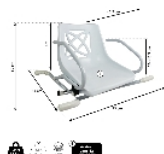

Stromboli swivel bath chair

- 812048

- **Flip-up armrests**

Our Stromboli bath chair is easy to install on the edges of your bathtub. It is secured with 4 non-slip coated supports and 2 non-slip stabilizers that stick to the inside surface of the bathtub. It allows you to sit outside your bathtub, then swivel easily to be in front of the taps, and take your shower comfortably installed. The swivel is operated by a simple lever located under the seat. It can also be used for lateral transfers thanks to its lift-up armrests. Comfortable all-round seating. White epoxy steel frame.

Dimensions :

Overall dimensions : Width 73 x depth 54 cm x height 51 cm
Seat dimensions : Width 44 cm x Depth 40 cm x Height 35 cm

Seat armrest height : 16,5 cm to 26 cm.

Width between armrests : 46,5 cm

For use with any bathtub with an interior width of between 54 cm and 68 cm.

Structure: Steel

Weight 5 kg

Maximum allowed weight 113 kg