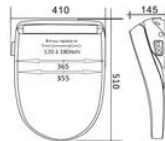

## Luxe Silver flush toilet seat

- 811168

- **A very useful device for people with reduced mobility**
- **Paper wipes, but water cleans**
- **With wireless remote control**

The Luxe Silver is an electronic toilet seat with a front and rear washing function using warm water due to two retractable spray nozzles (four temperature settings). It also has a warm air drying function (four temperature settings). For added comfort, the water pressure is adjustable, the position of the nozzles is adjustable and the seat is heated (4 temperature settings). Water massage function. Energy saving function and automatic programme. Soft seat with lid. Blue LED night light. Self-cleaning spray nozzles.

Can be used on all standard toilets with a maximum width of 415 mm and a maximum depth of 510 mm. Washing power 1350W + heated seat 50W + drying 200W.

Weight : 4.5 kg.

Maximum user weight : 150 kg.