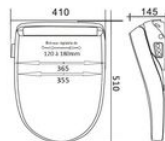

Luxe Silver flush toilet seat

- 811168

- **A very useful device for people with reduced mobility**
- **Paper wipes, but water cleans**
- **With wireless remote control**

The Luxe Silver is an electronic toilet seat with a front and rear washing function using warm water due to two retractable spray nozzles (four temperature settings). It also has a warm air drying function (four temperature settings). For added comfort, the water pressure is adjustable, the position of the nozzles is adjustable and the seat is heated (4 temperature settings). Water massage function. Energy saving function and automatic programme. Soft seat with lid. Blue LED night light. Self-cleaning spray nozzles.

Can be used on all standard toilets with a maximum width of 415 mm and a maximum depth of 510 mm. Washing power 1350W + heated seat 50W + drying 200W.

Weight : 4.5 kg.

Maximum user weight : 150 kg.