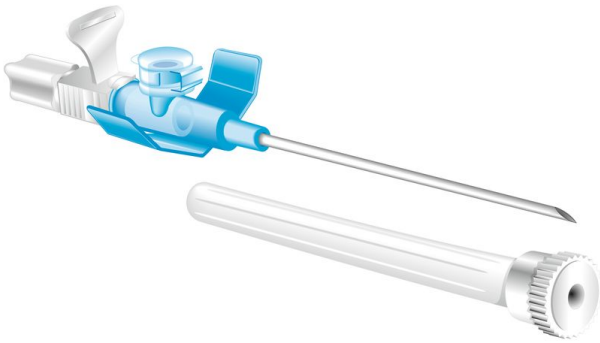

## Pic Catheter x50

2-way peripheral venous catheter. Box of 50.

Dimensions: 20G 32 x 1,00 mm - Colour Pink

Dimensions: 22G 25 x 0,90 mm - Colour Blue (This reference is no longer available for sale).

Dimensions: 24G 19 x 0,74 mm - Colour Yellow. (This reference is no longer available for sale).

**Variantes :**

- 20G
- 22G
- 24G