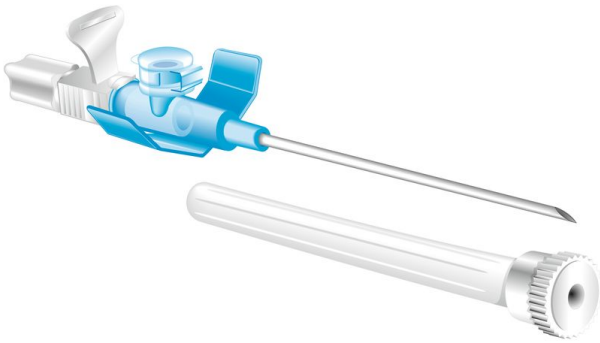

Pic Catheter x50

2-way peripheral venous catheter. Box of 50.

Dimensions: 20G 32 x 1,00 mm - Colour Pink

Dimensions: 22G 25 x 0,90 mm - Colour Blue (This reference is no longer available for sale).

Dimensions: 24G 19 x 0,74 mm - Colour Yellow. (This reference is no longer available for sale).

Variantes :

- 20G
- 22G
- 24G