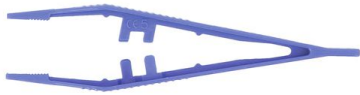

Raffin Plastic Anatomy Forceps

Anatomical plastic forceps 12.5 cm. Sterile.

Date d'impression : 04/04/2025