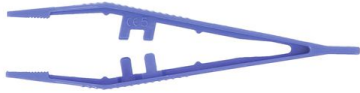

Raffin Plastic Anatomy Forceps

Anatomical plastic forceps 12.5 cm. Sterile.

Date d'impression : 21/11/2024