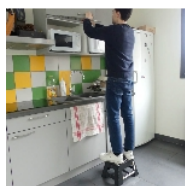

Non-slip stepping stool

This stepping stool is ideal for reaching high places such as cupboards. The surface is equipped with non-slip strips and the legs are perfectly stable. The 25 cm height eliminates the need for a bulky stepladder or unstable chair. Folds away in an instant for optimal storage.

Material: PP and TPR.

Dimensions : width 33 x depth 22 x height 26.5 cm.

Weight : 1 kg.

Maximum user weight : 150 kg

- 817086