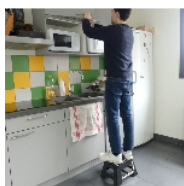

Non-slip stepping stool

This stepping stool is ideal for reaching high places such as cupboards. The surface is equipped with non-slip strips and the legs are perfectly stable. The 25 cm height eliminates the need for a bulky stepladder or unstable chair. Folds away in an instant for optimal storage.

Material: PP and TPR.

Dimensions : width 33 x depth 22 x height 26.5 cm.

Weight : 1 kg.

Maximum user weight : 150 kg

- 817086