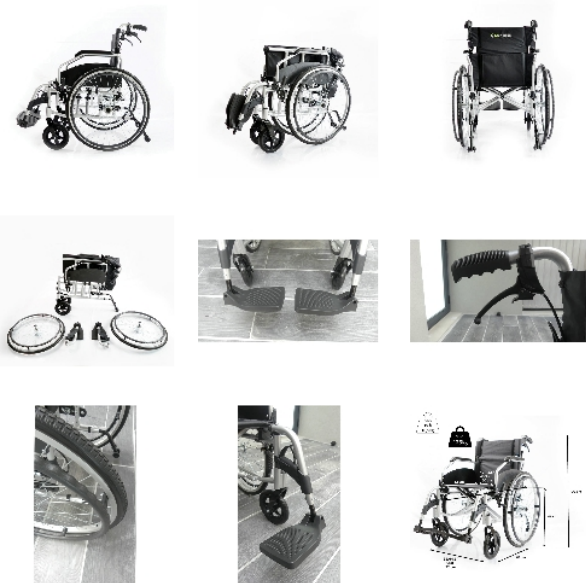

## Mouvlight wheelchair

- **Sturdy, folding double cross corssbar structure**
- **Third-party brakes**
- **Adjustable**

The MouvLight manual wheelchair is a sturdy and versatile wheelchair, designed for rental or purchase. It is equipped standard with third-party brakes, an ergonomic polypropylene handrail, anti-tip wheels, and soft PU armrests with wide clothing guards. Quick-release 24-inch wheels. Equipped with a hook-and-loop fastener between the backrest and seat. The Mouvlight is a folding manual wheelchair.

Height adjustment of 24-inch wheels in 3 positions (-2.5 and +2.5 cm).

The 24-inch wheels can be adjusted to 4 positions (-5 cm, -2.5 cm and +5 cm). Front fork with 3 heights (-2.5 and +2.5 cm).

Footrests can be adjusted to 5 positions from 35 to 45 cm from the seat.

Seat dimensions : width 40 / 42.5 / 45 / 47.5 / 50 cm x depth 42 x height 47 cm.

Color : metal grey.

Weight : 15 to 16.5 kg depending on width, fully equipped.

Maximum user weight : 125 kg

### Variantes :

- 40 cm (16 inches)
- 42.5 cm
- 45 cm (18 inches)
- 47.5 cm
- 50 cm

VIDÉO DISPONIBLE  
JUSTE EN DESSOUS !