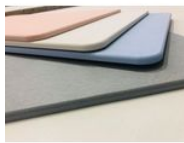

Diatomite bath board

- Light blue - 817272.BLEU
- Grey - 817272.SOURIS
- Pearl Grey - 817272.GRIS
- Light pink - 817272.ROSE

- **A revolutionary absorbent material**
- **Non-slip and naturally antibacterial**
- **Dries soles instantly**

Our diatomite bath board is a fantastic safety tool. When you get out of the bath or shower, just stand on it for a few seconds, and the product will dry your feet by literally sucking the moisture out of them. This elegant sheet is made from fossilised phytoplankton, forming a light, porous rock with a high water absorption capacity. This product dries quickly and becomes streak-free again. Easy care: wash in water or lightly sand.

Comfortable size : 60 x 40 cm.

Choice of 4 colours to suit your interior: pearl grey (light), light pink, light blue and mouse grey.

Weight : 2.2 kg.

Variantes :

- Light blue
- Grey
- Pearl Grey
- Light pink