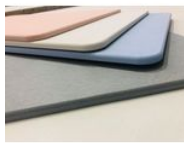

## Diatomite bath board

- Light blue - 817272.BLEU
- Grey - 817272.SOURIS
- Pearl Grey - 817272.GRIS
- Light pink - 817272.ROSE

- **A revolutionary absorbent material**
- **Non-slip and naturally antibacterial**
- **Dries soles instantly**

Our diatomite bath board is a fantastic safety tool. When you get out of the bath or shower, just stand on it for a few seconds, and the product will dry your feet by literally sucking the moisture out of them. This elegant sheet is made from fossilised phytoplankton, forming a light, porous rock with a high water absorption capacity. This product dries quickly and becomes streak-free again. Easy care: wash in water or lightly sand.

Comfortable size : 60 x 40 cm.

Choice of 4 colours to suit your interior: pearl grey (light), light pink, light blue and mouse grey.

Weight : 2.2 kg.

### **Variantes :**

- Light blue
- Grey
- Pearl Grey
- Light pink