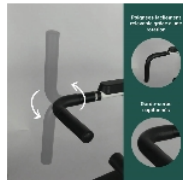

- **Reclining chair**
- **Soft seat, armrests, headrest and backrest**
- **High-performance wheels with brakes**
- **Suitable for use in showers and toilets**

The Formentera reclining shower chair allows users to shower in ideal conditions.

The reclining position can be adjusted using a hydraulic actuator controlled from the rear. It can be used as a shower chair or as a commode chair with its removable potty or positioned over a standard toilet. It features lift-up armrests with padded safety rails, a multi-position headrest and height-adjustable, removable footrests.

Equipped with four 12.5 cm wheels with brakes and a removable bucket. Corrosion-resistant aluminium frame.

Overall dimensions : width 55.5 x depth 101 x height 122/143 cm.

Seat dimensions : width 43.5 x depth 43.5 x height 56,5 / 62 cm.

Weight : 14.5 kg.

Maximum user weight : 136 kg.