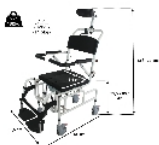

Formentera shower chair

- **Tilting armchair in relax position**
- **Soft seat, armrests, headrest and backrest**
- **High-performance castors with brakes**
- **Shower and WC use**

The Formentera shower chair is perfect to shower in optimum conditions. The relax position is adjustable by means of a pneumatic cylinder, controlled from the rear. It can be used in the shower version as well as in the WC version with its pot, or positioned above a standard WC. It is composed of lift-up armrests equipped with padded guardrails and a multi-position headrest, height-adjustable and removable footrests. Equipped with 4 wheels 12.5 cm with brakes and a removable pot. Anti-corrosion aluminium structure.

Overall dimensions: width 55.5 x depth 101 x height. 118 / 123 cm.

Seat dimensions: width 43.5 x depth 43.5 x height 55.5 / 60.6 cm.

Weight 14.5 kg.

Maximum weight : 136 kg.

- 822007