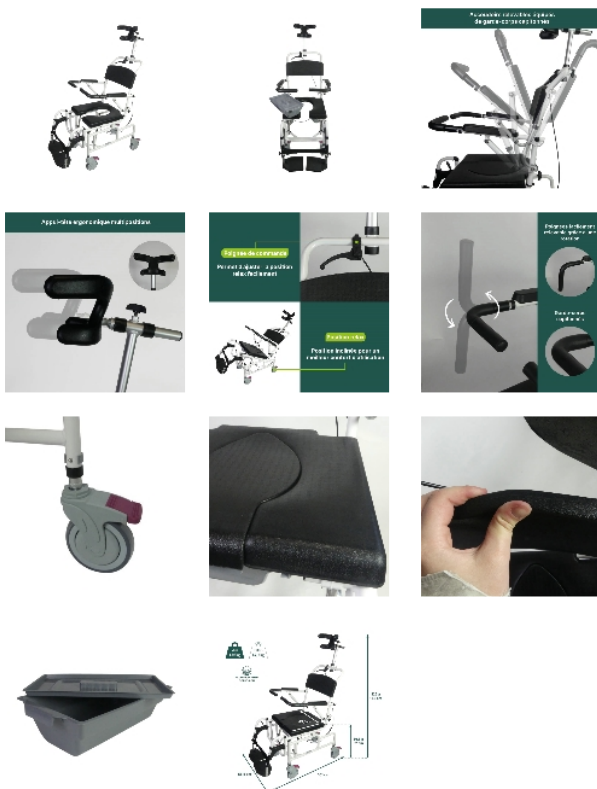

Formentera shower chair

- **Reclining chair**
- **Soft seat, armrests, headrest and backrest**
- **High-performance wheels with brakes**
- **Suitable for use in showers and toilets**

The Formentera reclining shower chair allows users to shower in ideal conditions. The reclining position can be adjusted using a hydraulic actuator controlled from the rear. It can be used as a shower chair or as a commode chair with its removable potty or positioned over a standard toilet. It features lift-up armrests with padded safety rails, a multi-position headrest and height-adjustable, removable footrests. Equipped with four 12.5 cm wheels with brakes and a removable bucket. Corrosion-resistant aluminium frame.

Overall dimensions : width 55.5 x depth 101 x height 122/143 cm.

Seat dimensions : width 43.5 x depth 43.5 x height 56,5 / 62 cm.

Weight : 14.5 kg.

Maximum user weight : 136 kg.

- 822007