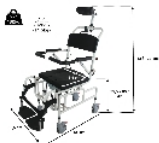

Formentera shower chair

- 822007

(On restock - Available from 13/12/2024)

- **Tilting armchair in relax position**
- **Soft seat, armrests, headrest and backrest**
- **High-performance castors with brakes**
- **Shower and WC use**

The Formentera shower chair is perfect to shower in optimum conditions. The relax position is adjustable by means of a pneumatic cylinder, controlled from the rear. It can be used in the shower version as well as in the WC version with its pot, or positioned above a standard WC. It is composed of lift-up armrests equipped with padded guardrails and a multi-position headrest, height-adjustable and removable footrests. Equipped with 4 wheels 12.5 cm with brakes and a removable pot. Anti-corrosion aluminium structure.

Overall dimensions: width 55.5 x depth 101 x height. 118 / 123 cm.

Seat dimensions: width 43.5 x depth 43.5 x height 55.5 / 60.6 cm.

Weight 14.5 kg.

Maximum weight : 136 kg.