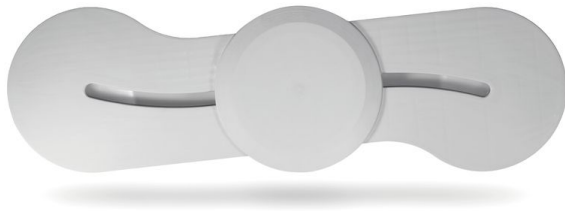

## BeasyGlyder Transfer Board

- **Very comfortable translational seat**
- **Ultra-lightweight design**

Our BeasyTrans transfer board is a very easy to use tool. Its use is very effortless thanks to the seat that slides along the board. Its long length and original S-shape allow for a large number of different transfers.

Dimensions : Length 102 x width 30 x thickness 2.5 cm (with seat 3.75 cm).

Weight 3 kg only.

Colour: white.

Pictures 1 and 2.

Our BeasyGlyder transfer board is a light and easy to use board. Thanks to its sliding seat, it makes transferring easier. Its simple arc shape and smaller size allow for many different transfers.

Dimensions : Length 80 x width 25,5 x thickness 1.5 cm (with seat 2.4 cm).

Weight 2 kg only.

Colour: white.

Photos 3 and 4.

Maximum supported weight 180 kg.

**Variantes :**

- Beasyglyder
- Beasytrans

- Beasyglyder - 815196