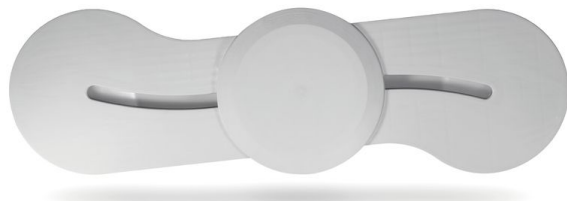

BeasyGlyder transfer board

- Beasyglyder - 815196

- Beasytrans - 815195

- **Extremely comfortable sliding seat**
- **Lightweight design**

The BeasyTrans transfer board is a very easy-to-use device. It requires very little effort to use as the seat slides along the entire length of the board. Its impressive length and unique S-shape allow for a wide range of different transfers. Dimensions : Length 102 x width 30 x thickness 2.5 cm (with seat 3.75 cm).

Weight : Only 3 kg.

Colour : white.

Photos 1 and 2.

The BeasyGlyder transfer board is lightweight and easy to use. Its sliding seat makes transfers easier. Its simple curved shape and smaller size allow for a wide range of different transfers.

Dimensions : Length 80 x width 25.5 x thickness 1.5 cm (with seat 2.4 cm).

Weight : Only 2 kg.

Colour : white.

Photos 3 and 4.

Maximum user weight : 180 kg.

Variantes :

- Beasyglyder
- Beasytrans