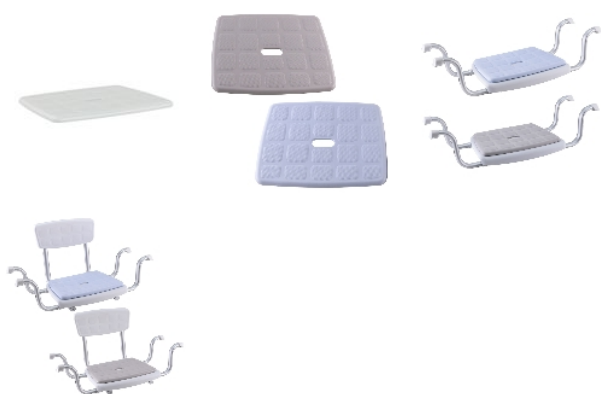

Soft seat for Capri hanging seat

- Blue - 812290.B

- Grey - 812290.G

Fits on the Capri hanging bath seat (812062 or 812063)

For extra comfort, this optional seat cushion is made of waterproof and disinfectable EVA foam.

Available in grey or blue.

Suitable for hanging seats.

Variantes :

- Blue

- Grey