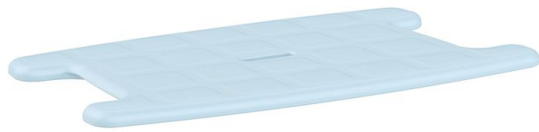

Soft seat for Capri stool and shower chair

- **Blue model : only available while stocks last**

Fits on the Capri Stool or Shower Chair (812059 and 812065)

For added comfort, an optional waterproof and sanitizable EVA foam seat cushion in grey or blue colour is available for suspended seats.

Variantes :

- Blue
- Grey

- Blue - 812294.B

- Grey - 812294.G