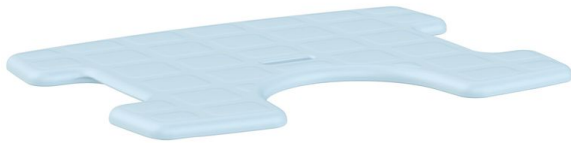

Soft seat for stool and shower chair Capri Plus

Fits on the Capri Plus shower stool or shower chair (812295 and 812296)

For extra comfort, this optional seat cushion is made of waterproof and disinfectable EVA foam.

Available in grey and blue.

Suitable for suspended seats.

Variantes :

- Blue
- Grey

- Blue - 812297.B

- Grey - 812297.G