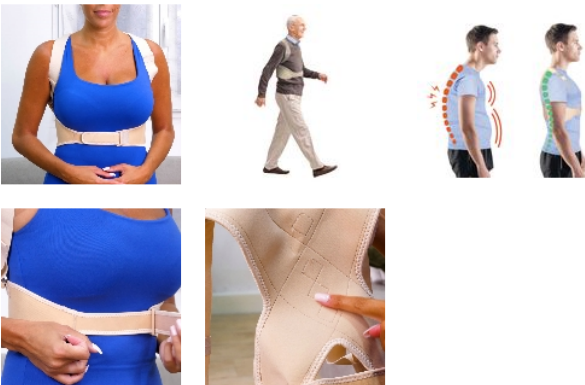

Back brace posture corrector

- **Back brace that helps maintain the alignment of the spine**
- **Immediately adopt a straighter posture**

The back brace is a natural and comfortable way to immediately adopt a straighter posture when standing, sitting or walking. Creates a more upright posture. This device helps maintain the alignment of the spine. Very soft fabric with buckle.

2 sizes available :

- S/M for a chest circumference of 60 to 95 cm.
- L/XL for a chest circumference of 95 to 130 cm.

Variantes :

- L/XL
- S/M

- L/XL - 829106.L

- S/M - 829106.S