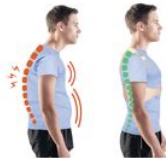

Comfortisse Back Support Posture

- L/XL - 829106.L

- S/M - 829106.S

- **Back straightener that keeps your spine aligned**
- **Immediately adopt a more upright posture**

The back brace is a natural and comfortable way to immediately adopt a more upright posture while standing, sitting or walking. Corrects your posture effectively. This device helps to maintain the alignment of your spine. Very soft fabric with buckle.

2 sizes available :

- S/M for a chest circumference of 60 to 95 cm.
- L/XL for a chest circumference of 95 to 130 cm.

Variantes :

- L/XL
- S/M