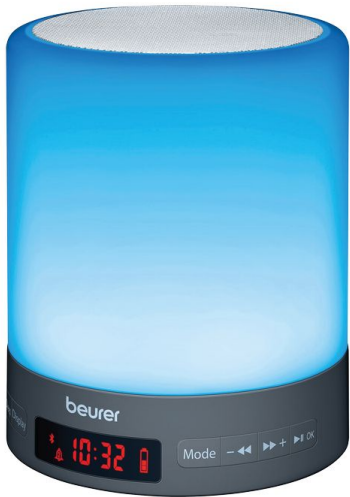

Lighted alarm clock

- 851025

- **Daybreak simulation**
- **Can be used as a bedside lamp**

Choose to wake up with the alarm, radio, 2 wake-up melodies or your own music via Bluetooth, ditto for falling asleep. 2 different pre-set alarms. Adjustable light display, changing colour function. Function via rechargeable battery or mains adapter.

Dimensions: diam. 10.8 x high. 13.2 cm.

Weight 530 gr.

Warranty: 3 years.