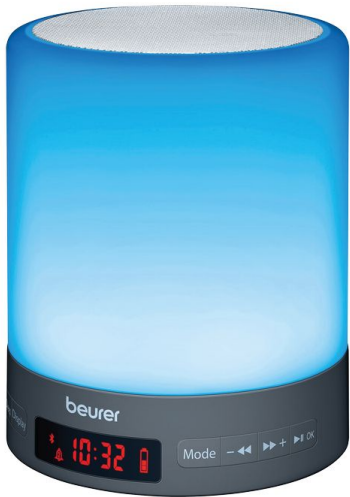

## Lighted alarm clock

- 851025

- **Daybreak simulation**
- **Can be used as a bedside lamp**

Choose to wake up with the alarm, radio, 2 wake-up melodies or your own music via Bluetooth, ditto for falling asleep. 2 different pre-set alarms. Adjustable light display, changing colour function. Function via rechargeable battery or mains adapter.

Dimensions: diam. 10.8 x high. 13.2 cm.

Weight 530 gr.

Warranty: 3 years.