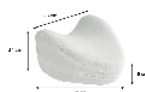

Leglift Vegelya leg separator cushion

- **Natural cushion with shape memory**
- **Anatomically curved shape**

Natural cushion with shape memory effect specially designed to rebalance your body position when sleeping on your side. It fits comfortably between your legs with its anatomically curved shape. You can use one cushion or 2 if you want to be held more firmly.

Removable cover and washable at 40°C.

Dimensions : Length. 28 x width. 26 x height. 5/14 cm.

- 855060