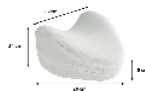

## Leglift Vegelya leg separator cushion

- **Natural cushion with shape memory**
- **Anatomically curved shape**

Natural cushion with shape memory effect specially designed to rebalance your body position when sleeping on your side. It fits comfortably between your legs with its anatomically curved shape. You can use one cushion or 2 if you want to be held more firmly.

Removable cover and washable at 40°C.

Dimensions : Length. 28 x width. 26 x height. 5/14 cm.

- 855060