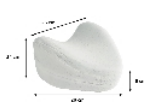

Vegelya leg lift cushion

- **Natural memory foam cushion**
- **Anatomically curved shape**

Specially designed to rebalance the body's position when sleeping on the side. Its curved anatomical shape allows it to be placed between the legs.

2 models:

- Standard
- Plus : equipped with a soft elastic strap adjustable in 4 lengths.

Dimensions: Length 28 x width 26 x height 5/14 cm.
Removable cover, washable at 40°.

Variantes :

- Standard
- Plus