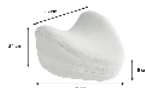

Leglift Vegelya leg separator cushion

- **Natural cushion with shape memory**
- **Anatomically curved shape**

Natural cushion with shape memory effect specially designed to rebalance your body position when sleeping on your side. It fits comfortably between your legs with its anatomically curved shape. You can use one cushion or 2 if you want to be held more firmly.

Removable cover and washable at 40°C.

Dimensions : Length. 28 x width. 26 x height. 5/14 cm.

- 855060

(On restock - Available from 15/10/2024)