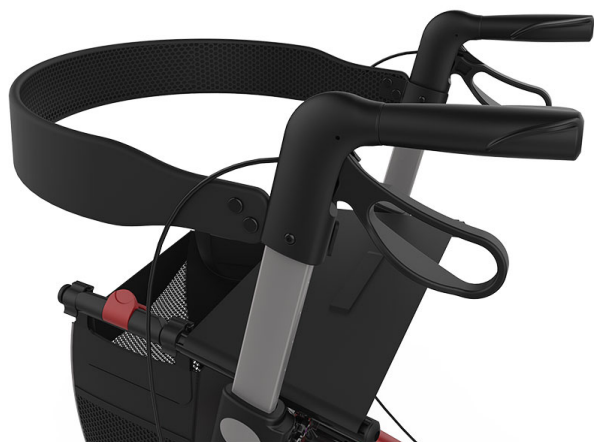

Soft backrest for Rollator Explorer

- 826262

Adaptable backrest on the Explorer rollator.

Length 76 cm.