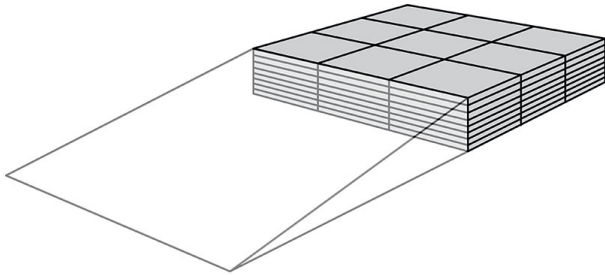

Platform Kit

- 100 cm - Kit 1 - 825101

- 100 cm - Kit 2 - 825103

- 100 cm - Kit 3 - 825105

- 100 cm - Kit 4 - 825107

- 100 cm - Kit 5 - 825109

- 75 cm - Kit 1 - 825100

- 75 cm - Kit 2 - 825102

- 75 cm - Kit 3 - 825104

(On restock - Available from 06/05/2025)

- 75 cm - Kit 4 - 825106

- 75 cm - Kit 5 - 825108

- **New pre-assembled kits**
- **Can be adapted to your needs**
- **Inclined plane, platform and angle available**

5 platform models available according to the desired height with 2 possible widths.

Platform 1 :

Dimensions: W 75 or 100 cm x H 3.6 to 5.2 cm x D 75 cm.

Platform 2 :

Dimensions: W 75 or 100 cm x H 7.2 to 8.8 cm x D 75 cm.

Platform 3 :

Dimensions: W 75 or 100 cm x H 10.8 to 12.4 cm x D 75 cm.

Platform 4 :

Dimensions: W 75 or 100 cm x H 14.4 to 16 cm x D 75 cm.

Platform 5 :

Dimensions: W 75 or 100 cm x H 18 to 19.6 cm x D 75 cm.