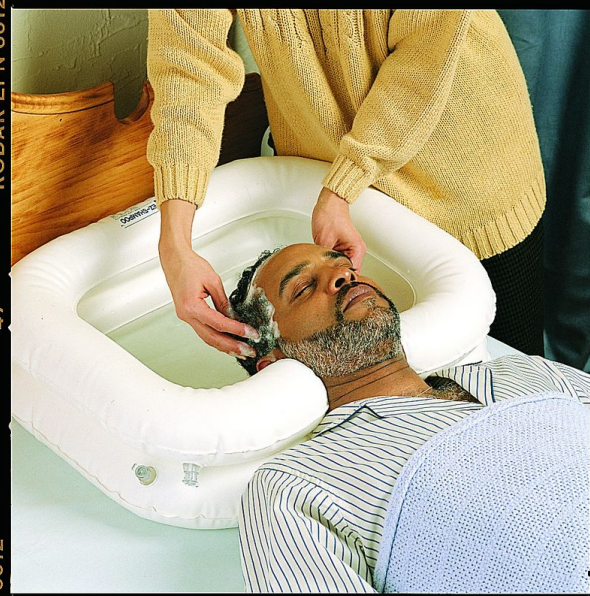

## Shampoo basin

- 812025

- **Its cut-out is designed to give a good support of the nape of the neck.**

Bedridden people can shampoo without leaving the bed and without the risk of getting the sheets wet. The inflatable bowl has a drain that leads the water to a container that you place on the floor. Its cut-out gives a good support for the neck. Made of high-resistance vinyl.

Dimensions : Length. 70 x width. 60 x height. 15 cm high.

**Date d'impression : 21/11/2024**