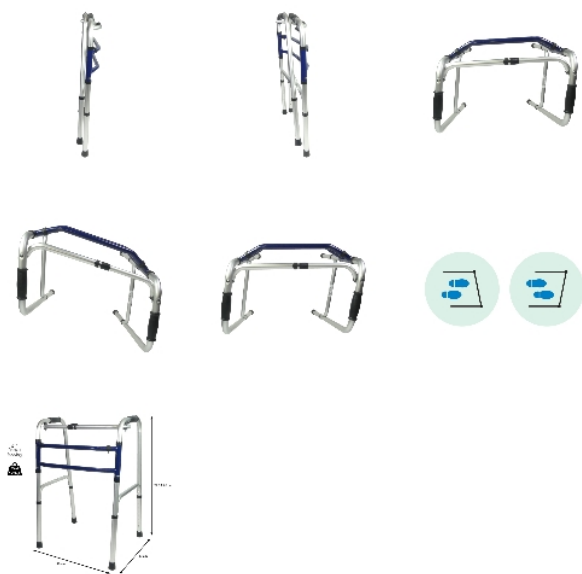

Articulated walking frame

- **Smoother movement : moves together with your steps**
- **Adjustable height**

This walking frame allows for smoother walking than with a standard walking frame, as only one side of the frame needs to be lifted to walk.

Anodised aluminium structure.
Dimensions : width 56 x depth 47 x height 78/96 cm in 8 positions.
Weight : 2.4 kg.
Maximum user weight : 120 kg.

- 826084

(On restock - Available from 13/05/2026)