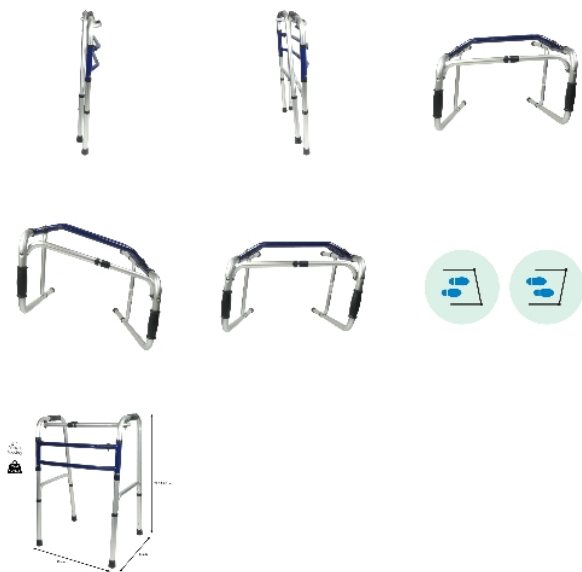

Articulated walking frame

- **Smoother movement : moves together with your steps**
- **Adjustable height**

This walking frame allows for smoother walking than with a standard walking frame, as only one side of the frame needs to be lifted to walk.

Anodised aluminium structure.
Dimensions : width 56 x depth 47 x height 78/96 cm in 8 positions.
Weight : 2.4 kg.
Maximum user weight : 120 kg.

- 826084
(On restock - Available from 18/06/2026)