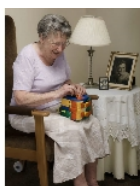

Motor skills activity cube

This cube is designed to develop and maintain fine motor skills. On each side you will find lacings, buckles, snap buttons, always with soft touch materials.

Dimensions: 18 x 18 x 18 cm.