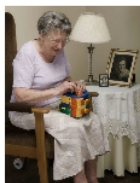

Motor skills activity cube

- 842005

This cube is designed to develop and maintain fine motor skills. On each side you will find lacings, buckles, snap buttons, always with soft touch materials.

Dimensions: 18 x 18 x 18 cm. This cube helps develop or maintain fine motor skills.

Each side features laces, buckles and press studs, all made from soft-touch materials.

Dimensions : 18 x 18 x 18 cm.