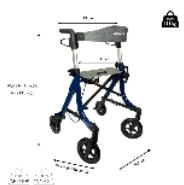

- **Very compact due to its 2 simultaneous folding mechanisms**

The Neo Light rollator has a stable and rigid structure. Its unique design enables it to be folded widthwise and depthwise by simply lifting the seat and bringing the rear wheels closer to the front wheels, which saves a significant amount of space.

Equipped with a folding walking stick, easy handle adjustment and a bottle holder.

Available in 2 sizes : M or L:

Overall dimensions : width 60.5 x depth 64 (M) or 68 (L) x height 81.4/94.3 cm (M) or 84/97 cm (L).

Width between handles : 43 cm.

Weight : 7.6 kg (M) or 7.7 kg (L).

Seat dimensions : width 43 x depth 20.5 x height 51 cm (M) or 60 (L) cm.

Maximum user weight : 136 kg

Optional bag :

Outer fabric : polyester + PVC coating. Inner fabric: polyester.

Bag strap : polypropylene.

Capacity 5 kg.

Variantes :

- M
- L