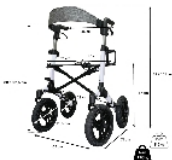

Neo Fun all-terrain rollator

- 826025

- **A real all-rounder with inflatable wheels**
- **High quality lightweight frame**

Experience true freedom with our Neo Fun rollator.

It allows you to ride on roads and paths without any problems. It has a water bottle holder on one side and a 2-point cane holder on the other. It has a soft seat and a comfortable backrest, with a latch for locking in the folded position. High quality brakes.

Light and rigid aluminium frame.
White pearl colour.

Overall dimensions: width 69 x depth 71 x height of handles 87 / 101 cm.

Folded dimensions: width 31 cm x depth 75.5 cm x height 88.5 cm.

Seat dimensions: width 46 x depth 21 x height 57 cm.

Width between handles: 45 cm.

Handle height: 88 / 101.5 cm

Wheel dimensions :

- Rear wheel: Diameter 29 cm x Thickness 4.2 cm

- Front wheel: Diameter of 29.5 cm x Thickness 4.2 cm

Weight 8.2 kg.

Maximum recommended weight : 120kg