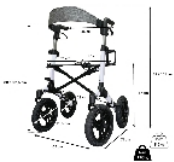

Neo Fun all-terrain rollator

- 826025

- **A real all-rounder with inflatable wheels**
- **High quality lightweight frame**

Experience true freedom with our Neo Fun rollator.

It allows you to ride on roads and paths without any problems. It has a water bottle holder on one side and a 2-point cane holder on the other. It has a soft seat and a comfortable backrest, with a latch for locking in the folded position. High quality brakes.

Light and rigid aluminium frame.
White pearl colour.

Overall dimensions: width 69 x depth 71 x height of handles 87 / 101 cm.

Folded dimensions: width 31 cm x depth 75.5 cm x height 88.5 cm.

Seat dimensions: width 46 x depth 21 x height 57 cm.

Width between handles: 45 cm.

Handle height: 88 / 101.5 cm

Wheel dimensions :

- Rear wheel: Diameter 29 cm x Thickness 4.2 cm

- Front wheel: Diameter of 29.5 cm x Thickness 4.2 cm

Weight 8.2 kg.

Maximum recommended weight : 120kg