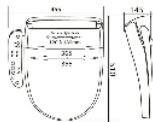

Washing toilet seat Luxe Bronze

- **Very useful device for people with reduced mobility.**
- **Paper wipes but water washes**

The Luxe Bronze is an toilet seat electronic with a washing feature, washing at the front and at the back thanks to 2 retractable shower heads (4 temperatures possible)