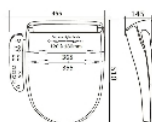

Luxe Bronze flush toilet seat

- 811021

- **A very useful device for people with reduced mobility**
- **Paper wipes, but water cleans**
- **Control attached to the right-hand side of the seat**

The Luxe Bronze is an electronic toilet seat with a front and rear washing function using warm water from two retractable spray nozzles (four temperature settings).

It also has a warm air drying function (four temperature settings).

For added comfort, the water pressure and the nozzle position are adjustable and the seat is heated (4 temperature settings).

Water massage function.

Energy-saving function and automatic programme.

Soft-close seat and lid.

Blue LED night light.

Self-cleaning spray nozzles.

Can be used on all standard toilets with a maximum width of 415 mm and a maximum depth of 510 mm.

Washing power 1350W + heated seat

50W + drying 200W.

Weight : 4.5 kg.

Date d'impression : 10/04/2026