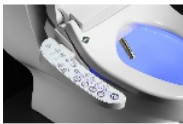

**Luxe Bronze flush toilet seat**

- 811021

- **A very useful device for people with reduced mobility**
- **Paper wipes, but water cleans**
- **Control attached to the right-hand side of the seat**

The Luxe Bronze is an electronic toilet seat with a front and rear washing function using warm water from two retractable spray nozzles (four temperature settings).

It also has a warm air drying function (four temperature settings).

For added comfort, the water pressure and the nozzle position are adjustable and the seat is heated (4 temperature settings).

Water massage function.

Energy-saving function and automatic programme.

Soft-close seat and lid.

Blue LED night light.

Self-cleaning spray nozzles.

Can be used on all standard toilets with a maximum width of 415 mm and a maximum depth of 510 mm.