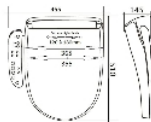

Luxe Bronze flush toilet seat

- 811021

- **A very useful device for people with reduced mobility**
- **Paper wipes, but water cleans**
- **Control attached to the right-hand side of the seat**

The Luxe Bronze is an electronic toilet seat with a front and rear washing function using warm water from two retractable spray nozzles (four temperature settings).

It also has a warm air drying function (four temperature settings).

For added comfort, the water pressure and the nozzle position are adjustable and the seat is heated (4 temperature settings).

Water massage function.

Energy-saving function and automatic programme.

Soft-close seat and lid.

Blue LED night light.

Self-cleaning spray nozzles.

Can be used on all standard toilets with a maximum width of 415 mm and a maximum depth of 510 mm.

Washing power 1350W + heated seat

50W + drying 200W.

Weight : 4.5 kg.