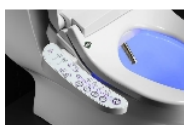

Luxe Bronze flush toilet seat

- 811021

- **A very useful device for people with reduced mobility**
- **Paper wipes, but water cleans**
- **Control attached to the right-hand side of the seat**

The Luxe Bronze is an electronic toilet seat with a front and rear washing function using warm water from two retractable spray nozzles (four temperature settings).

It also has a warm air drying function (four temperature settings).

For added comfort, the water pressure and the nozzle position are adjustable and the seat is heated (4 temperature settings).

Water massage function.

Energy-saving function and automatic programme.

Soft-close seat and lid.

Blue LED night light.

Self-cleaning spray nozzles.

Can be used on all standard toilets with a maximum width of 415 mm and a maximum depth of 510 mm.