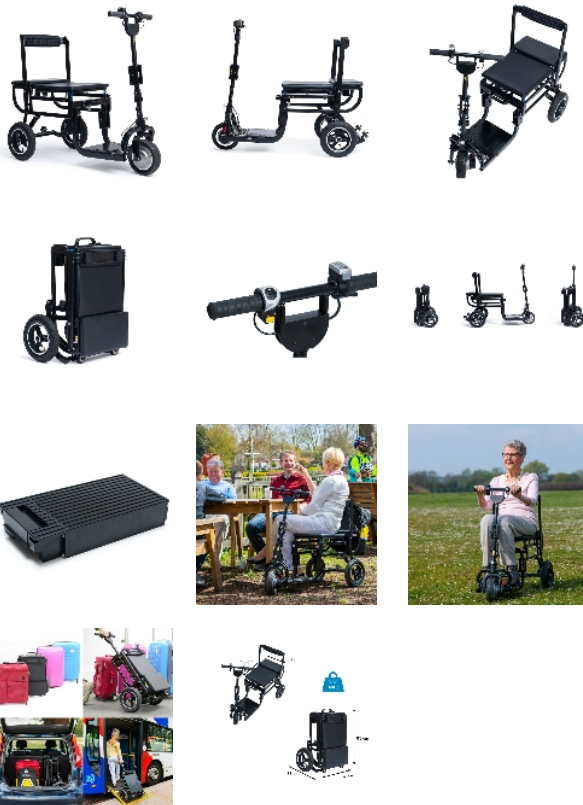

E-Foldi Lite Folding Scooter

- 824040

- **Ultra-lightweight, weighs only 15 kg!**
- **No bigger than a small suitcase when folded!**
- **Lithium battery with long autonomy**
- **Nimble and very manoeuvrable, around confined spaces**

E-Foldi Lite? The lightest and most compact folding scooter on the market!

Thanks to its extremely easy folding, in only 3 movements, the E-Foldi lite scooter can easily accompany you in the car, and even on the plane.

In the folded position, it can be easily moved like a hand luggage, with an ingenious system of secondary wheels to push it transversally.

It is equipped with a suspended seat, for a better comfort of use.

Seat: 36 cm x 36 cm

Electromagnetic brake

Removable wheels at the back

Ground clearance 8 cm

Solid wheel in front / Pneumatic tyres in the back

10 Ah Li-ion Battery – Typically charges in approx. 5 hours

250 W 24 V Hub Motor