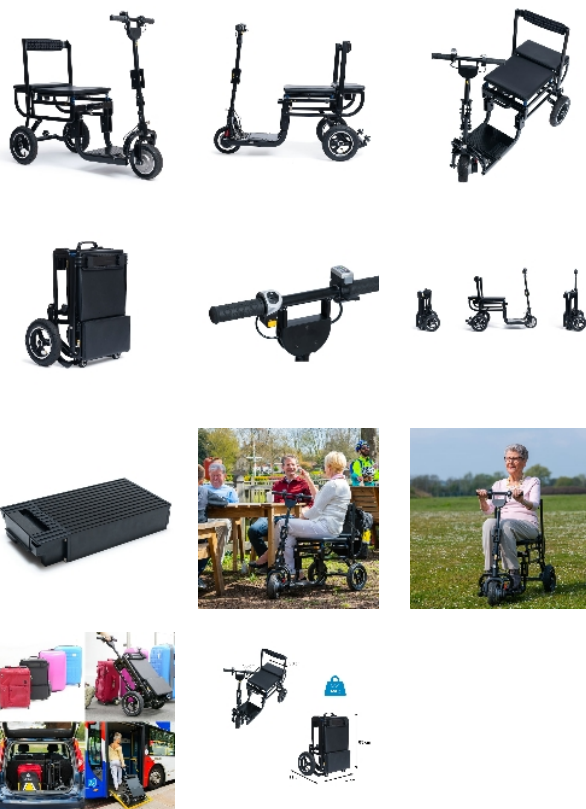

## E-Foldi Lite Folding Scooter

- 824040

- **Ultra-lightweight, weighs only 15 kg!**
- **No bigger than a small suitcase when folded!**
- **Lithium battery with long autonomy**
- **Nimble and very manoeuvrable, around confined spaces**

E-Foldi Lite? The lightest and most compact folding scooter on the market!

Thanks to its extremely easy folding, in only 3 movements, the E-Foldi lite scooter can easily accompany you in the car, and even on the plane.

In the folded position, it can be easily moved like a hand luggage, with an ingenious system of secondary wheels to push it transversally.

It is equipped with a suspended seat, for a better comfort of use.

Seat: 36 cm x 36 cm

Electromagnetic brake

Removable wheels at the back

Ground clearance 8 cm

Solid wheel in front / Pneumatic tyres in the back

10 Ah Li-ion Battery – Typically charges in approx. 5 hours

250 W 24 V Hub Motor