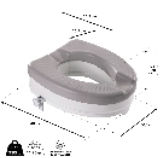

Ibiza Soft riser

- **Already equipped with a soft removable cushion**

This Ibiza toilet seat is very easy to install on your toilet bowl thanks to its ultra-practical attachment system. It allows you to sit higher and stand up more easily. It is equipped with a soft cushion for your comfort. The cushion is removable, anti-bacterial and easy to clean. Ergonomic shape with easy access to the back and front. White cover and light grey removable cushion. 4 models available in 2 heights.

Maximum weight: 250 kg

Variantes :

- 10 cm
- 15 cm
- With lid
- Without lid

- 10 cm - With lid - 811089.SOFT
- 10 cm - Without lid - 811091.SOFT
- 15 cm - With lid - 811090.SOFT
- 15 cm - Without lid - 811074.SOFT