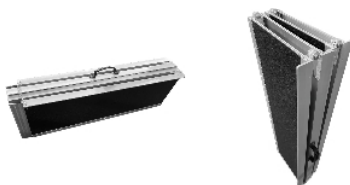

## Folding 4-way suitcase ramp

- 122 cm - 825136
- 152 cm - 825137
- 183 cm - 825138
- 213 cm - 825139
- 244 cm - 825140

- **Easy to store in a trunk**

This range of suitcase ramps is much more practical for everyday use as it folds in 4, lengthways and widthways. It is ideal for storage in a boot. Yet it retains its large track width in one piece.

Overall width 78 cm, useful width 76 cm.

5 lengths available: 122, 152, 183, 213 and 244 cm.

Weight of each model:

- 122 x 76 cm: 8.5 kg
- 152 x 76 cm: 10.8 kg
- 183 x 76 cm: 13 kg
- 213 x 76 cm: 19.2 kg
- 244 x 76 cm : 22 kg

Folded size of each model:

- 122 x 76 cm : 62 x 39 cm folded
- 152 x 76 cm : 77 x 39 cm folded
- 183 x 76 cm : 92 x 39 cm folded
- 213 x 76 cm : 107 x 39 cm folded
- 244 x 76 cm : 124 x 39 cm folded

Maximum weight 275 kg