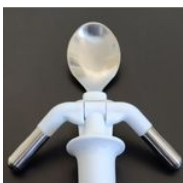

Elispoon spoon

This revolutionary spoon makes eating easier and prevents spilling. Its unique balancing system keeps the spoon straight and stable. Ideal for people with joint problems, chronic weakness and conditions accompanied by tremors. Dishwasher safe. Stainless steel and hypoallergenic plastic.

2 sizes available: soup spoon and small spoon (ce modèle is no longer available for sale)..

Dimensions: Length 20 or 16 x width 9,5 or 8,5 cm.

Weight 70 or 60 gr.

Variantes :

- Soup spoon
- Small Spoon

- Soup spoon - 813077