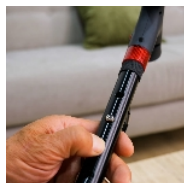

Walking stick with safety light

- **Folding cane**
- **Anatomical comfort handle**
- **Integrated LED light**

Folding cane in 4 very practical for your daily walks. Anatomical soft comfort handle. Equipped with an adjustable LED light on the front and an alarm system on the side. Equipped with a wrist strap.

Works with 2 AAA batteries not included.

Aluminum structure.

Height adjustable handle from 83 to 95 cm in 5 positions.

Maximum user weight : 110 kg.

Weight 345 gr.

- 816091