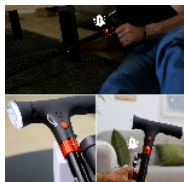

Walking stick with safety light

- **Folding cane**
- **Anatomical comfort handle**
- **Integrated LED light**

Folding cane in 4 very practical for your daily walks. Anatomical soft comfort handle. Equipped with an adjustable LED light on the front and an alarm system on the side. Equipped with a wrist strap.

Works with 2 AAA batteries not included.

Aluminum structure.

Height adjustable handle from 83 to 95 cm in 5 positions.

Maximum user weight : 110 kg.

Weight 345 gr.

- 816091