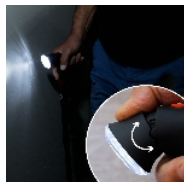

Walking stick with safety light

- **Folding cane**
- **Anatomical comfort handle**
- **Integrated LED light**

Folding cane in 4 very practical for your daily walks. Anatomical soft comfort handle. Equipped with an adjustable LED light on the front and an alarm system on the side. Equipped with a wrist strap.

Works with 2 AAA batteries not included.

Aluminum structure.

Height adjustable handle from 83 to 95 cm in 5 positions.

Maximum user weight : 110 kg.

Weight 345 gr.

- 816091