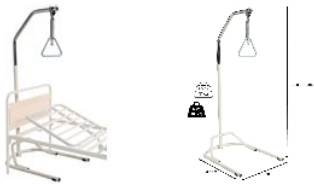

## Bed rail

- 823044  
(On restock - Available from 23/12/2024)

Stable steel gallows with beige epoxy and chrome plated feet. Height adjustable from 182 to 200 cm in 3 positions. Detachable in 2 parts. Triangle with height adjustable strap.

Base dimensions 70 x 87 cm.

Weight 11 kg.

Maximum weight allowed: 80 kg.