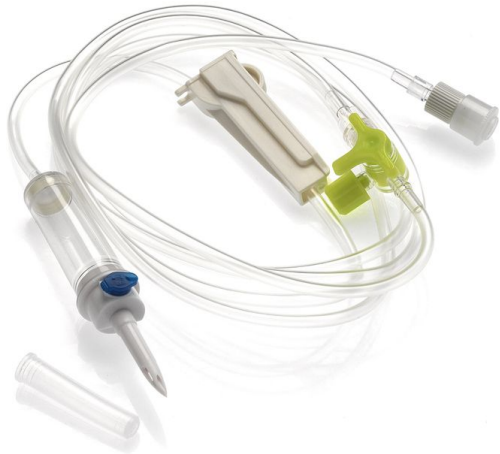

GRAVITY 3 V PERFUSER

With air intake. BPA-free. Luer Lock Mobile. Box of 250.

Available sizes:

- 150 cm
- 100 cm

Additional dimensions common to both models: 3-way valve
+ 30 cm

Variantes :

- 100 cm
- 150 cm