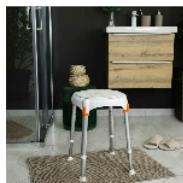

- Without tray - 812066

- With tray - 812304