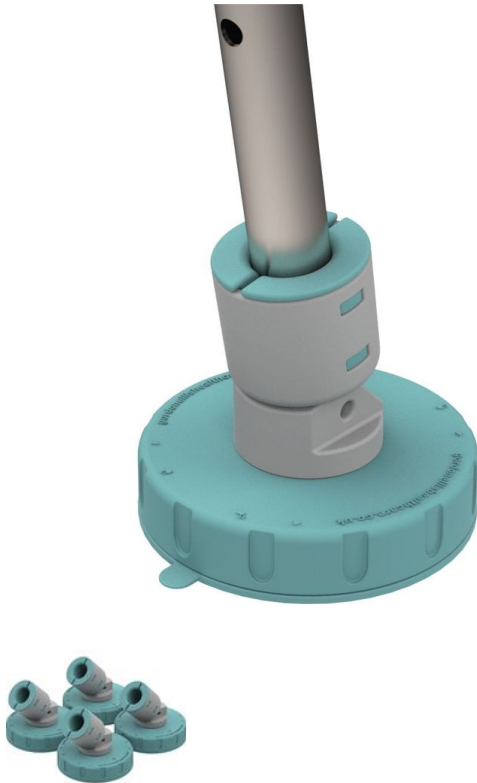

Prima suction cup feet

- 815218

- **Easily secure all seats to the floor**

These suction cup feet secure the legs of chairs, toilet frames and other products with legs. Simply choose the seal for each leg with a diameter of 19 mm, 22 mm or 25 mm. After installation, simply turn the base a quarter turn to create suction. The feet can be adjusted to an angle of 95° on one side and 45° on the other, limiting detachment with small movements.

To be fixed to a flat, smooth surface such as tiles.
Set of 4.

Diameter : 8.5 cm.