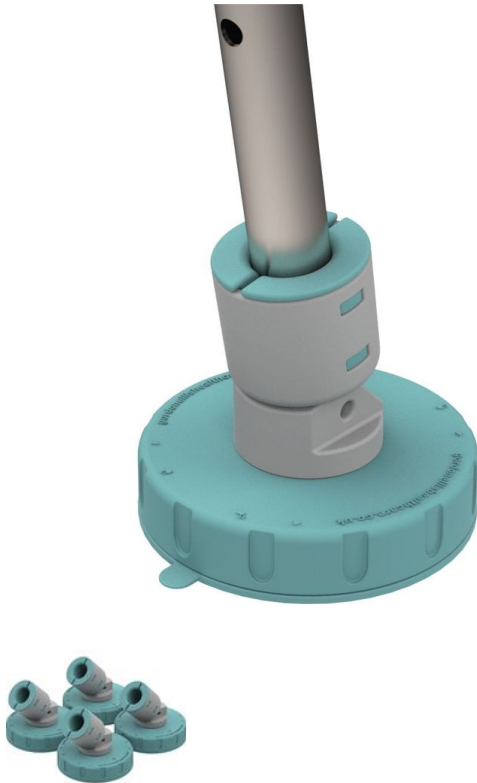

Prima suction cup feet

- 815218

- **Easily secure all seats to the floor**

These suction cup feet secure the legs of chairs, toilet frames and other products with legs. Simply choose the seal for each leg with a diameter of 19 mm, 22 mm or 25 mm. After installation, simply turn the base a quarter turn to create suction. The feet can be adjusted to an angle of 95° on one side and 45° on the other, limiting detachment with small movements. To be fixed to a flat, smooth surface such as tiles. Set of 4.

Diameter : 8.5 cm.