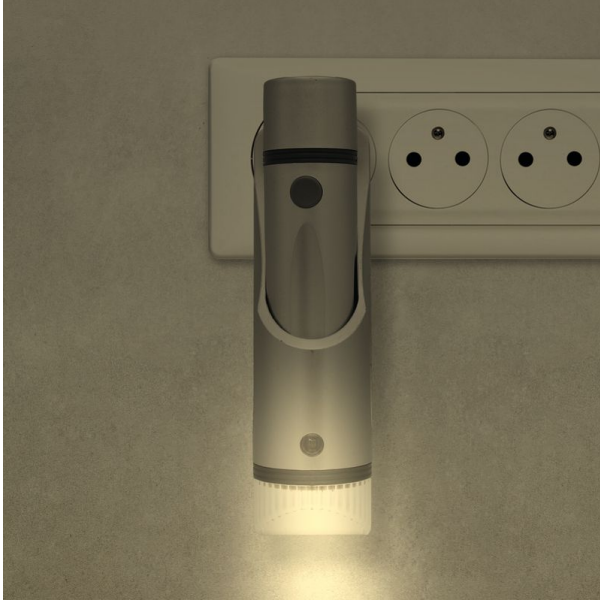

## Rechargeable nightlight

- 819322

- **Always at hand flashlight**
- **Lights up as a nightlight thanks to a darkness sensor**

Ideal at night, this torch/nightlight set will secure all your night-time movements. The nightlight is equipped with a darkness sensor. A soft, warm light comes on when ambient light is low. The base of the nightlight holds a torch that can be charged by induction. As soon as you remove the torch from the base, it switches on automatically. A button allows you to turn it off and on again, or even trigger an SOS signal if needed. Colour: white.  
Dimensions: 16.5 x 10 x 4.8 cm.