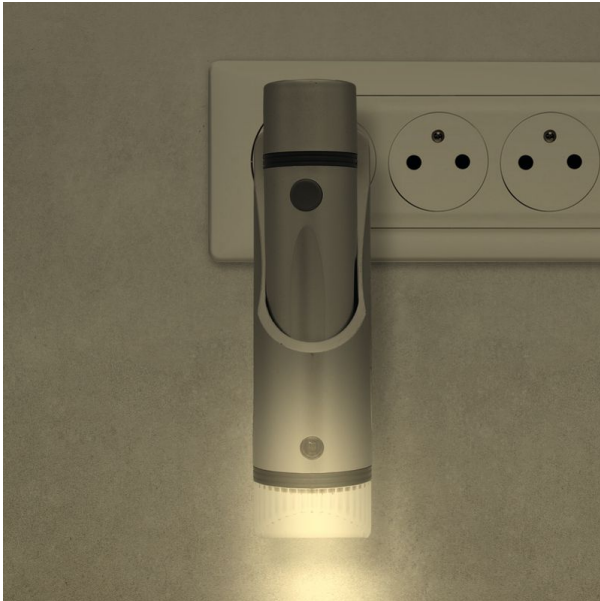

## Rechargeable nightlight

- 819322

- **Always at hand flashlight**
- **Lights up as a nightlight thanks to a darkness sensor**

Ideal at night, this torch/nightlight set will secure all your night-time movements. The nightlight is equipped with a darkness sensor. A soft, warm light comes on when ambient light is low. The base of the nightlight holds a torch that can be charged by induction. As soon as you remove the torch from the base, it switches on automatically. A button allows you to turn it off and on again, or even trigger an SOS signal if needed. Colour: white.  
Dimensions: 16.5 x 10 x 4.8 cm.