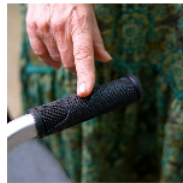

**Modulo 2-wheel rollator**

- Removable comfortable seat
- 2 zipped pockets under the seat
- Height-adjustable seat

The Modulo 2-wheel rollator can be used without the inconvenience of a seat in the center of the frame, simply by lifting the seat and tilting it forward. When the user wishes to sit down, it is simple to replace it on the supports. The height of the handles can be adjusted using a lever and indexing system. Very sturdy aluminum frame.

Overall dimensions : width 59 x depth 55 x height 83 to 97 cm in 5 positions.

Seat dimensions : width 39 x depth 34 x height 50 / 53 / 56 cm.

Weight : 4.8 kg.

Maximum user weight : 136 kg

**Date d'impression : 10/04/2026**