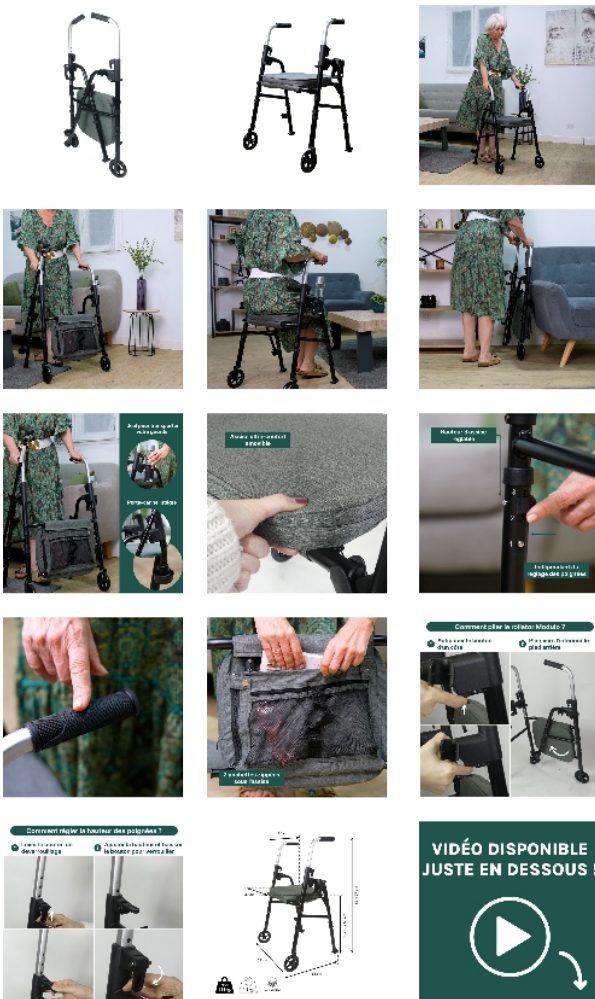

**Modulo 2-wheel rollator**

Image: Rollator 2 roues Modulo

- 826038

- **Removable comfortable seat**
- **2 zipped pockets under the seat**
- **Height-adjustable seat**

The Modulo 2-wheel rollator can be used without the inconvenience of a seat in the center of the frame, simply by lifting the seat and tilting it forward. When the user wishes to sit down, it is simple to replace it on the supports. The height of the handles can be adjusted using a lever and indexing system. Very sturdy aluminum frame.

Overall dimensions : width 59 x depth 55 x height 83 to 97 cm in 6 positions (3 seat positions and 3 handle positions).  
 Seat dimensions : width 39 x depth 34 x height 50 / 53 / 56 cm.

Weight : 4.8 kg.

Maximum user weight : 136 kg