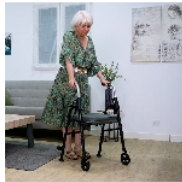

**Modulo 2-wheel rollator**

- Removable comfortable seat
- 2 zipped pockets under the seat
- Height-adjustable seat

The Modulo 2-wheel rollator can be used without the inconvenience of a seat in the center of the frame, simply by lifting the seat and tilting it forward. When the user wishes to sit down, it is simple to replace it on the supports. The height of the handles can be adjusted using a lever and indexing system. Very sturdy aluminum frame.

Overall dimensions : width 59 x depth 55 x height 83 to 97 cm in 5 positions.

Seat dimensions : width 39 x depth 34 x height 50 / 53 / 56 cm.

Weight : 4.8 kg.

Maximum user weight : 136 kg

**Date d'impression : 10/04/2026**